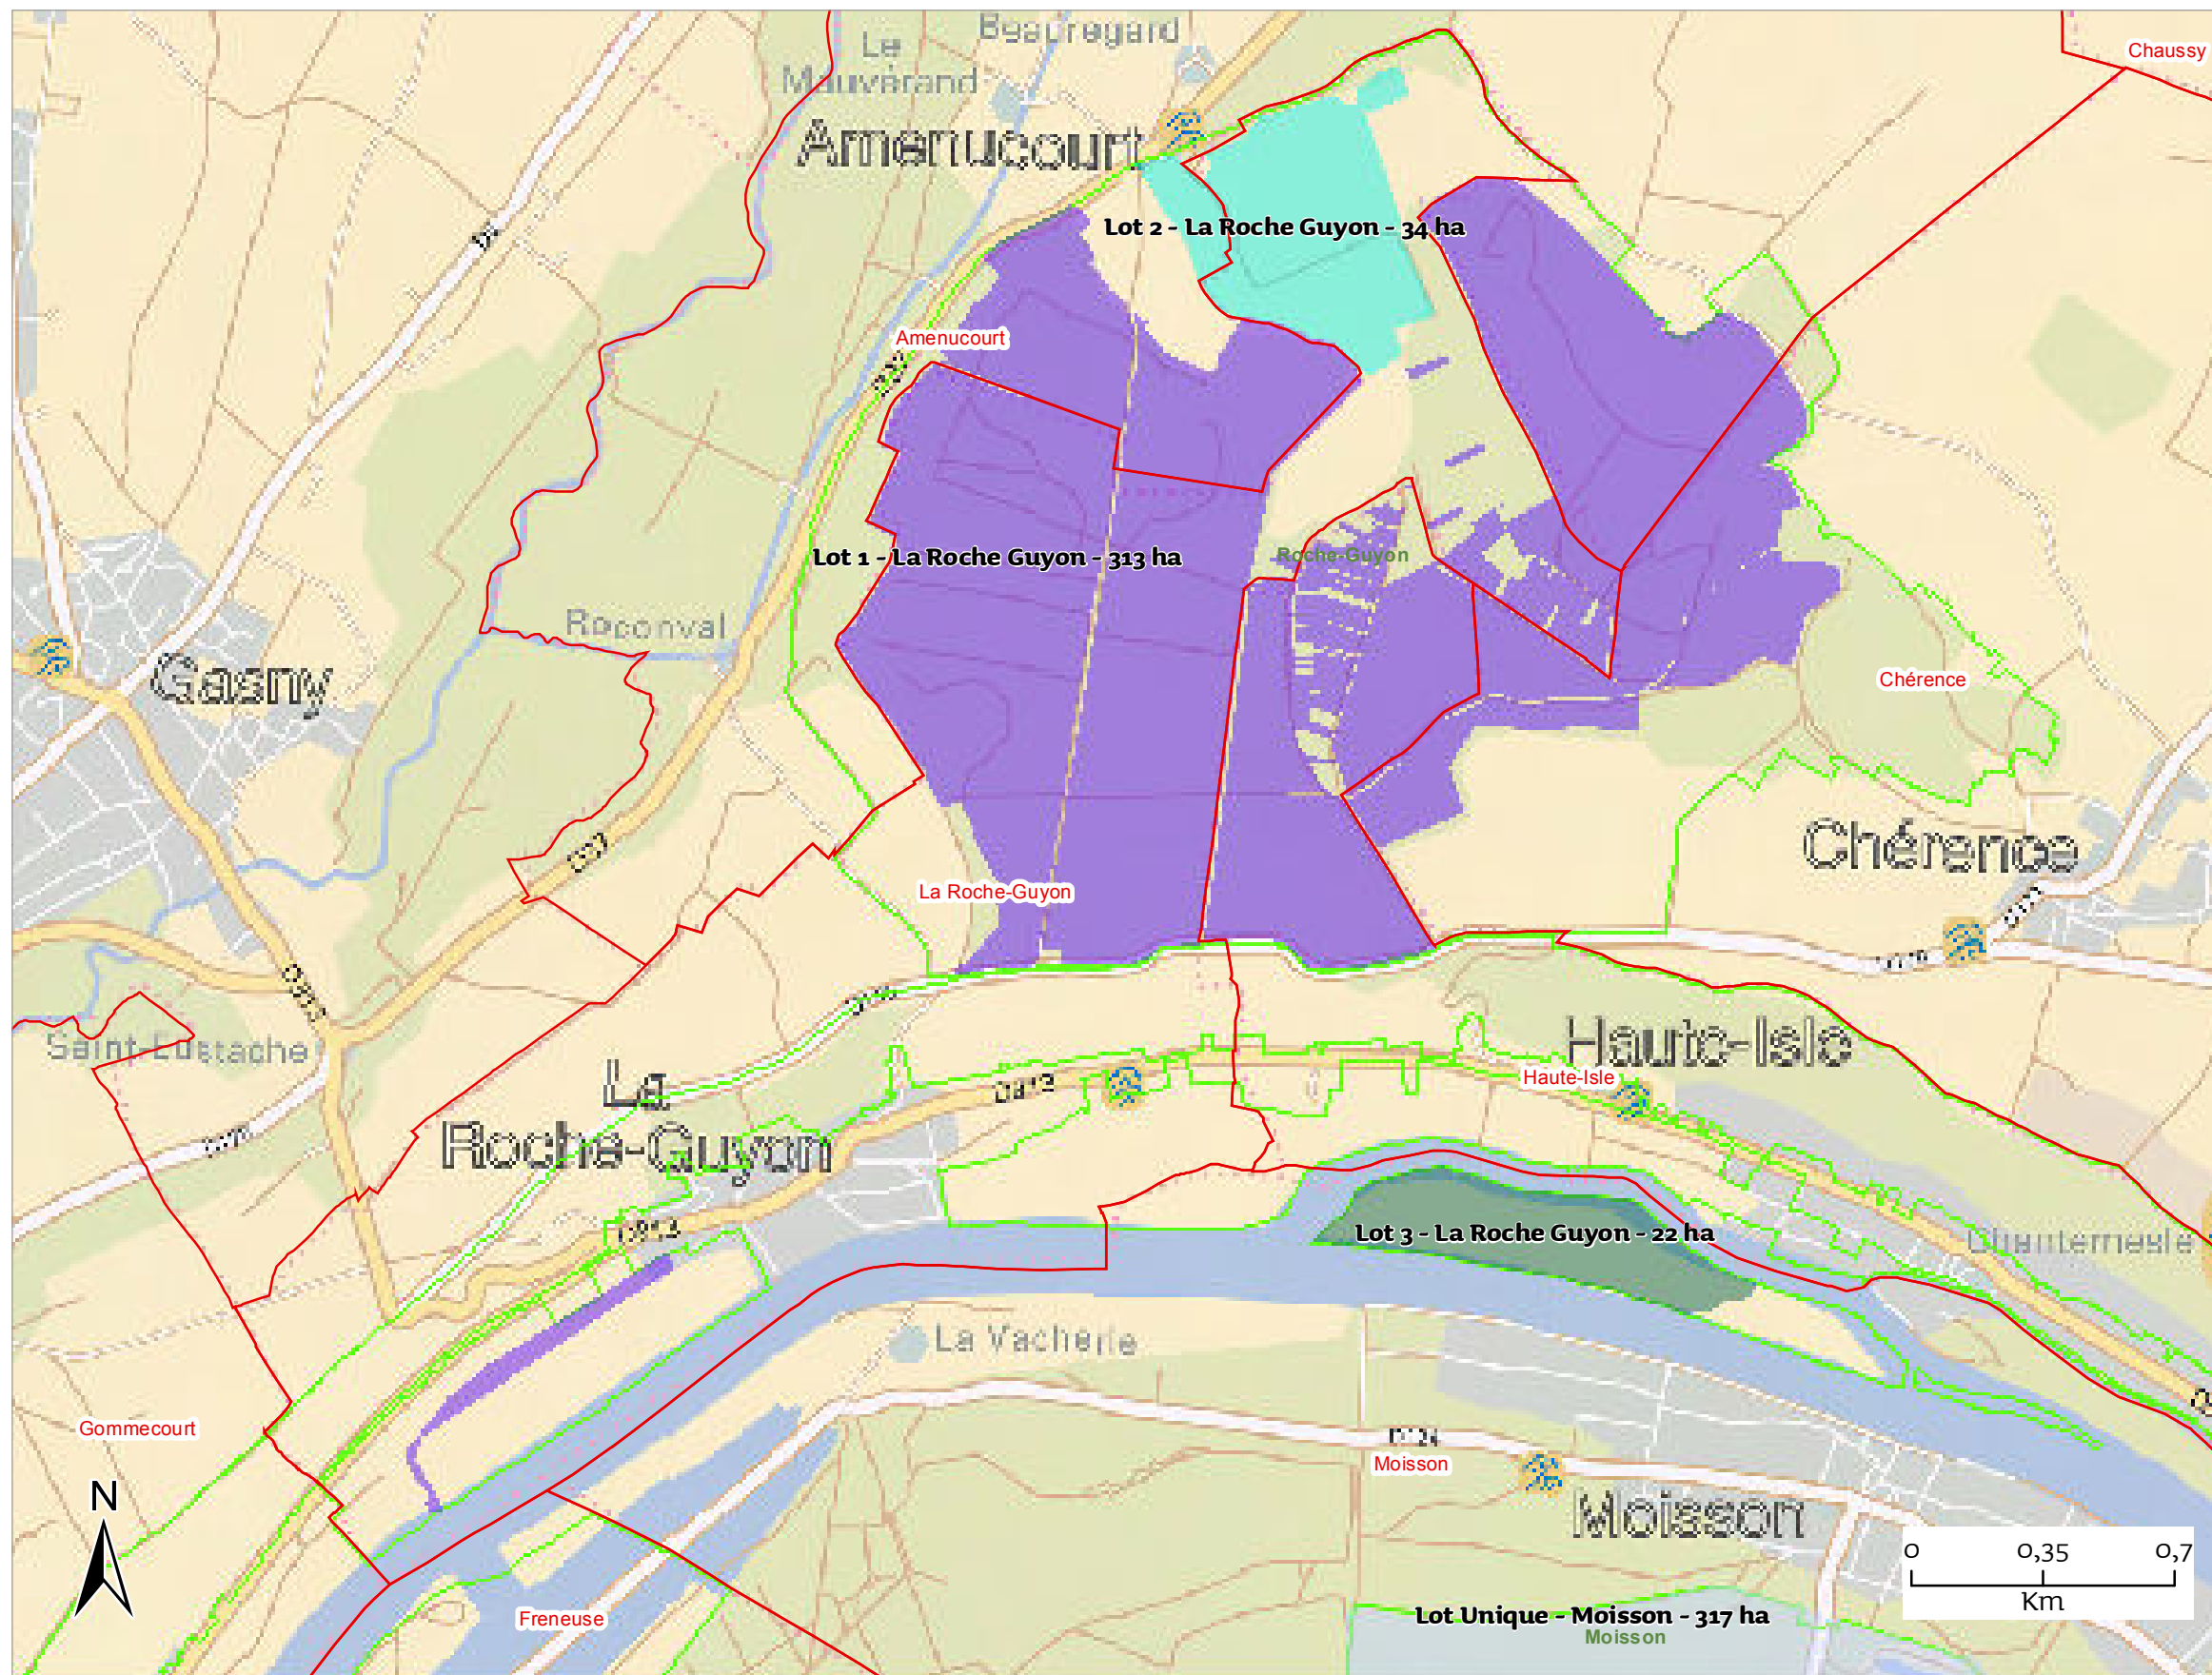

# Lot 1 - La Roche Guyon

## Lots de chasse

- Lot 1 - Bout du Monde
- Lot 1 - La Roche Guyon
- Lot 1 - Plaine de la Haye
- Lot 1 - Rosny
- Lot 1 - Rosny hors bois
- Lot 2 - Bout du Monde
- Lot 2 - La Roche Guyon
- Lot 2 - PDH (cross)
- Lot 2 - Plaine de la Haye
- Lot 2 - Rosny
- Lot 3 - La Roche Guyon
- Lot 3 - Plaine de la Haye
- Lot 3 - Rosny
- Lot 3 - Rosny hors bois
- Lot Unique - Moisson
- Lot Unique - Port Royal
- Lot unique - Andilly
- Lot unique - Boissy
- Lot unique - Galluis
- Lot unique - Hautil et Oise
- Lot unique - Pierrelaye
- Lot unique - Stors
- Lot unique - Vermeuil
- St Martin la Garenne